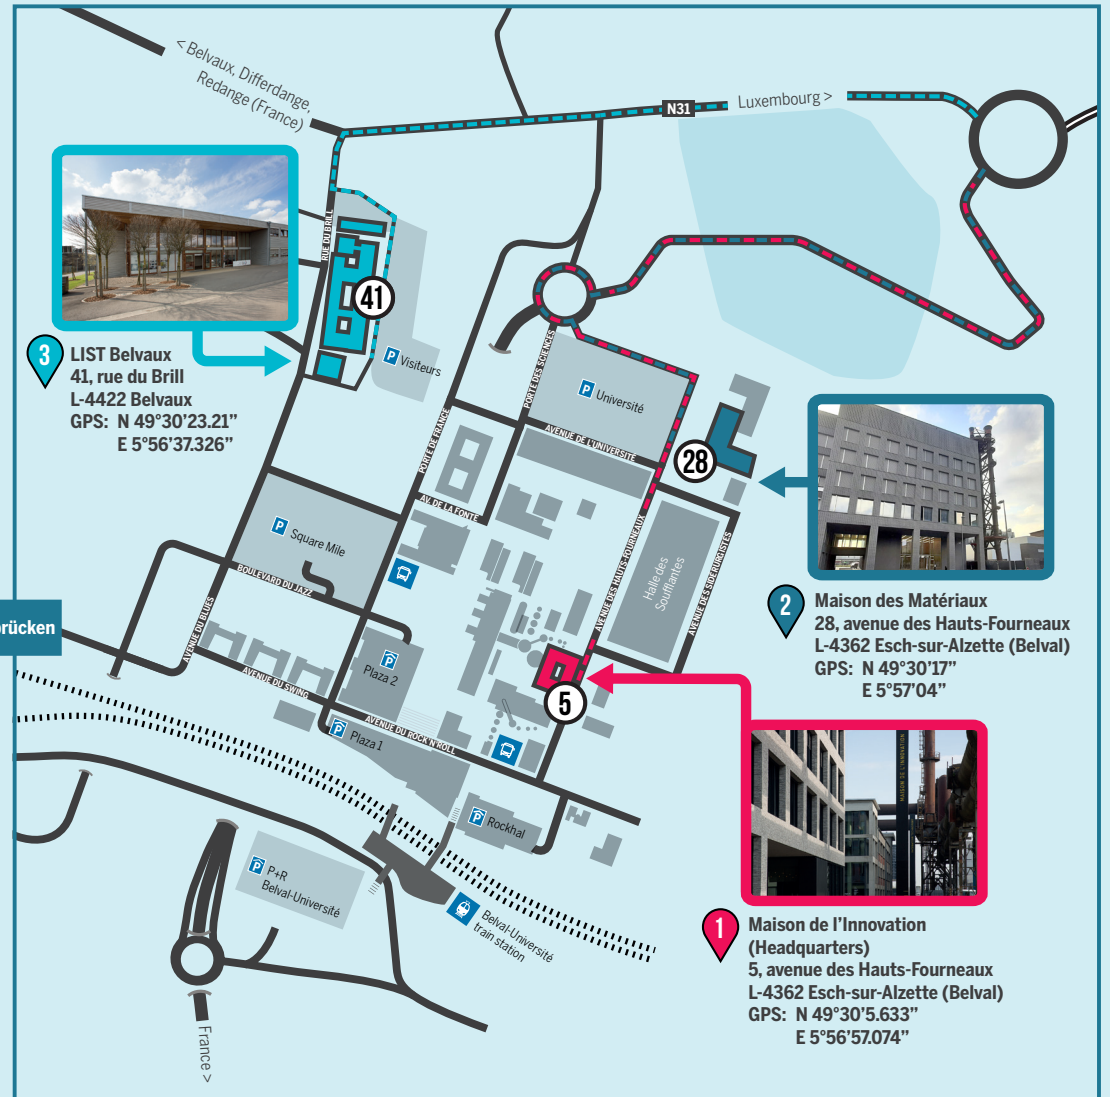

ACCESS MAP | Maison de l'innovation ¹ (Headquarters) at Esch-sur-Alzette (Belval), Maison des Matériaux ² (Belval) & Belvaux site ³

+352 275 888 - 1 | info@list.lu | www.list.lu

Visitors parking (only for LIST Belvaux)

The Belval site is served by **train line 60, "Belval Université Station"**
The station is located approximately 300m from the Maison de l'Innovation,
450m from the Maison des Matériaux and 900m from LIST Belvaux