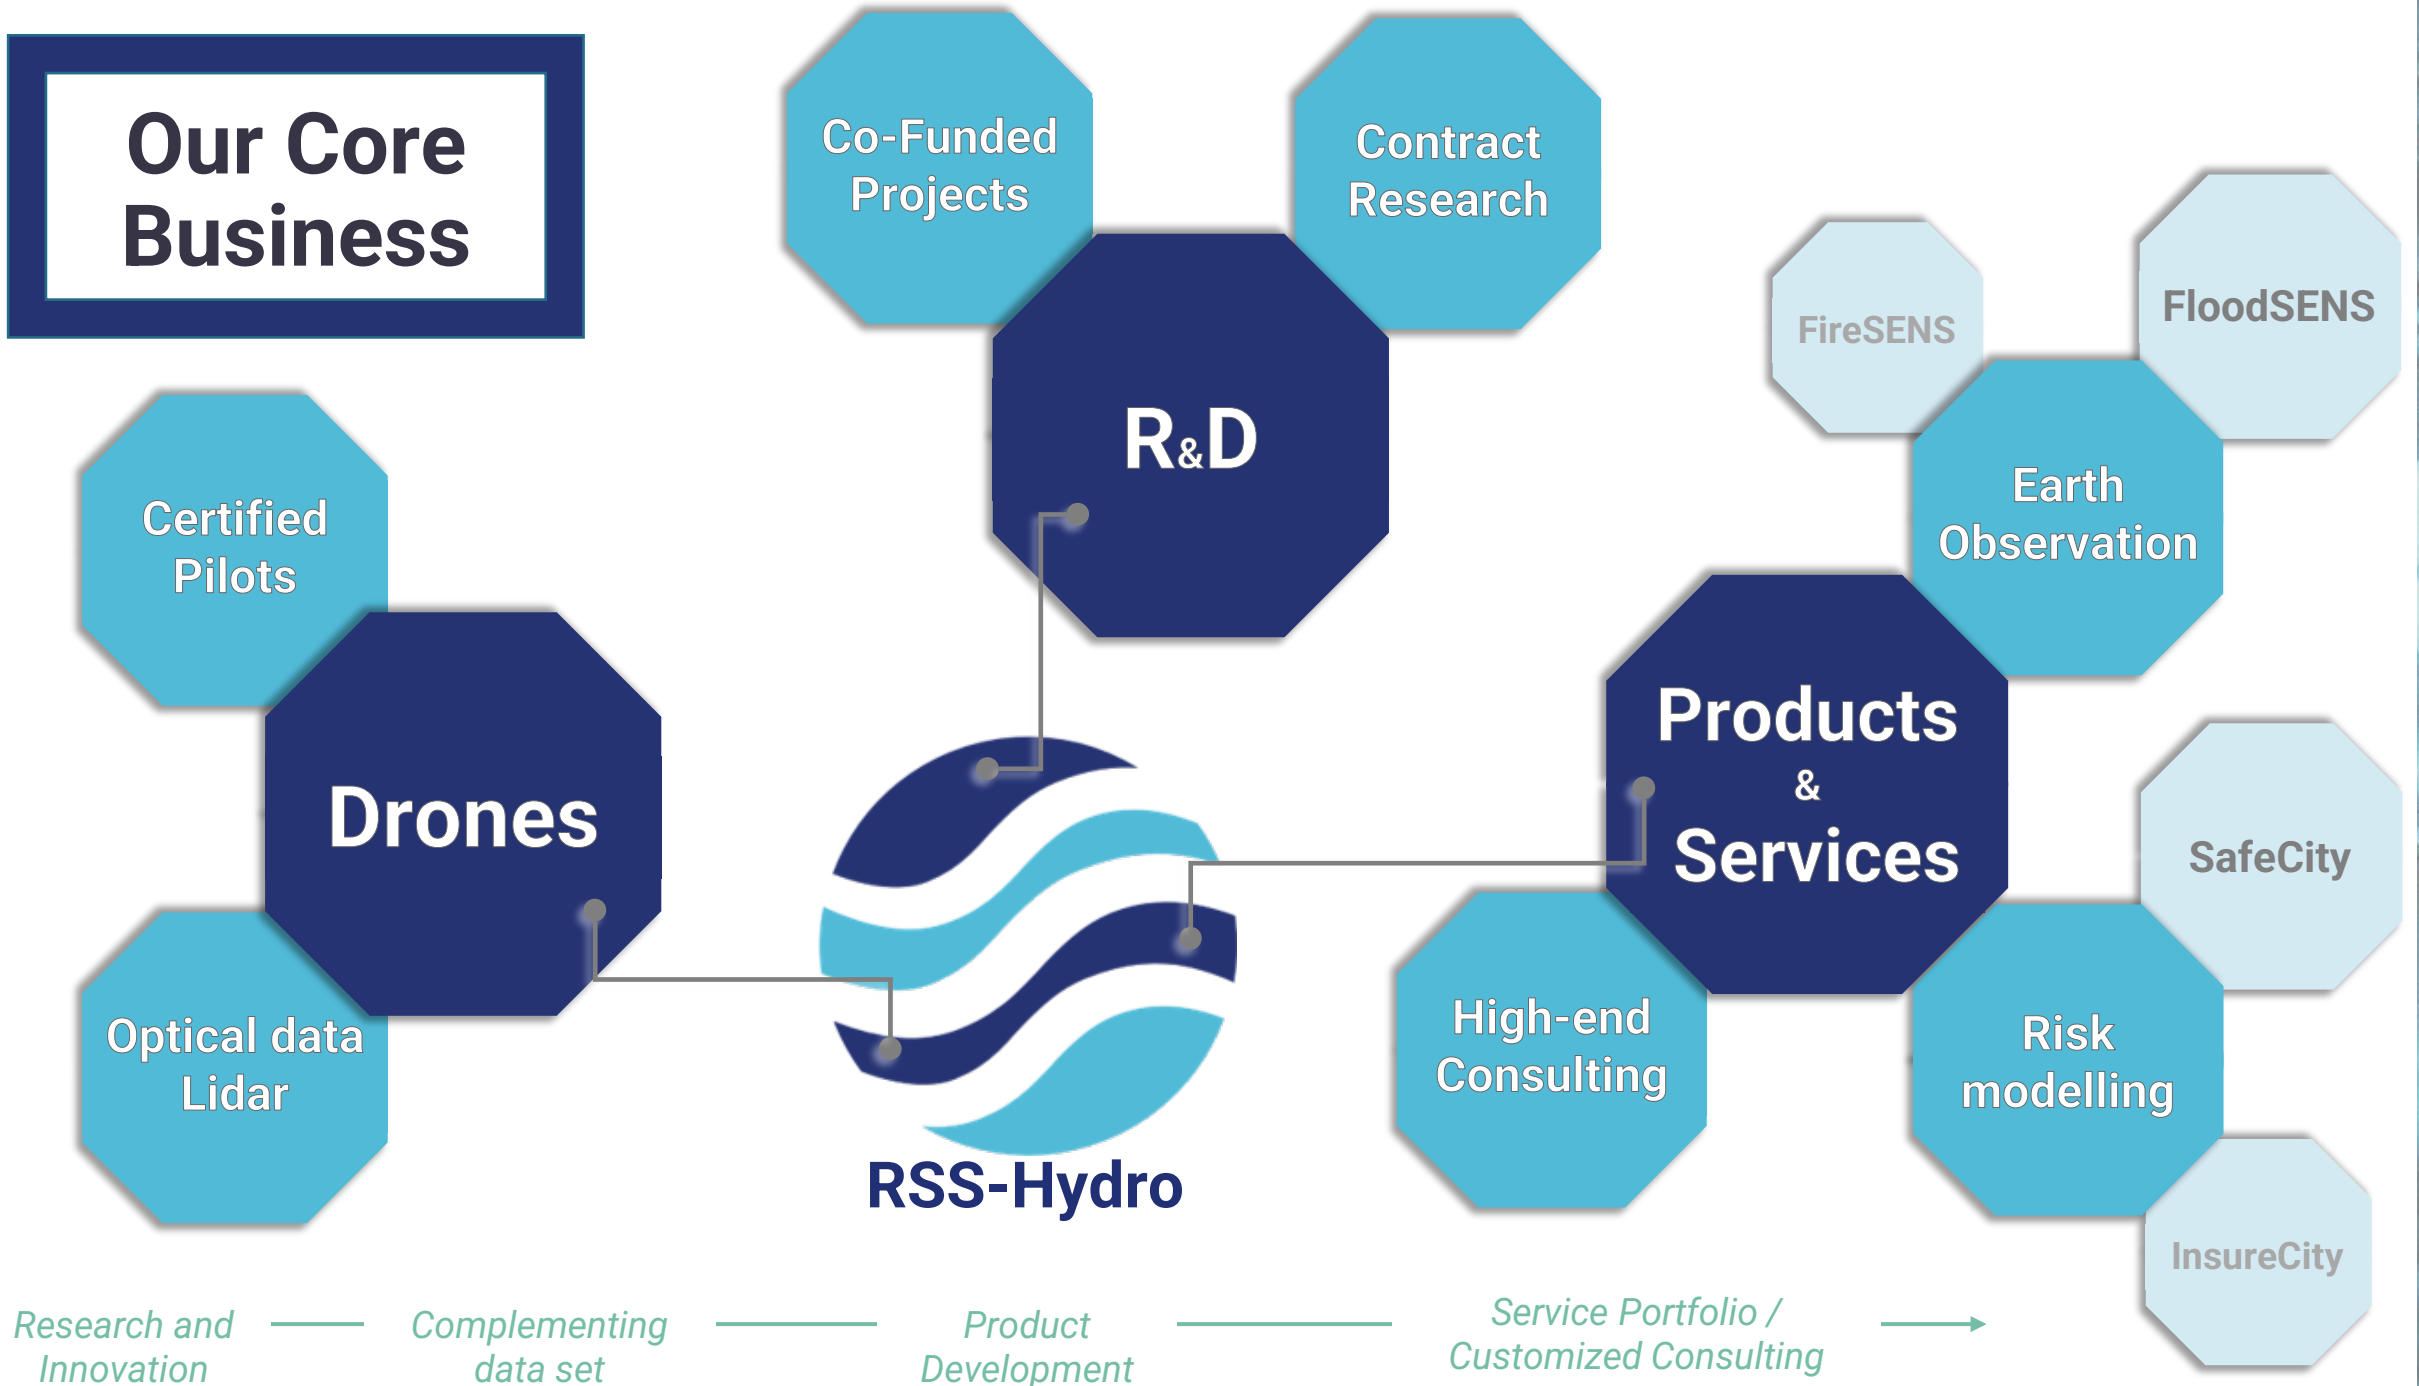

The logo for RSS-Hydro features a stylized circular emblem composed of three overlapping, curved segments in shades of light blue and purple, resembling a wave or a globe.

RSS-Hydro

Innovative Geospatial Services for a Sustainable Future

Our Core Business

Earth Observation projects

Our Research and Education Department (RED) is a Government-accredited private research institute

FluViSat - Fluvial Video from Satellite

FloodSENS – Flood detection under clouds