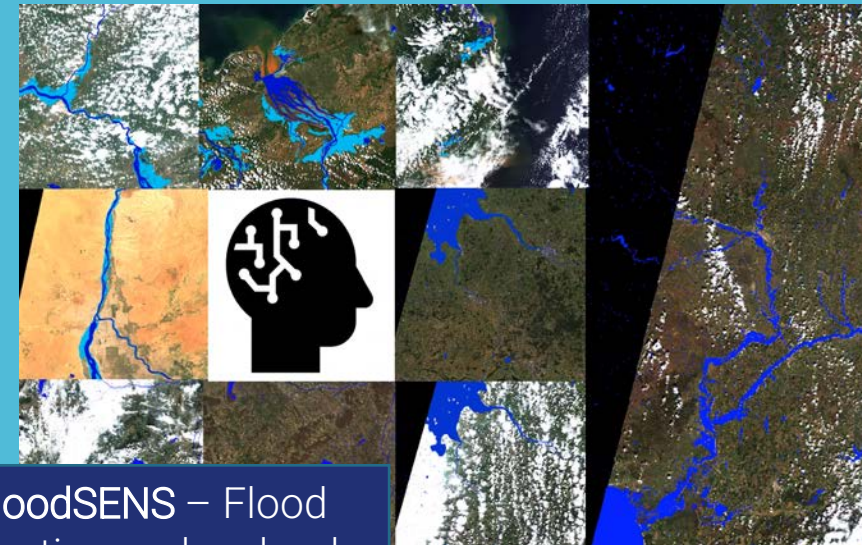

The logo for RSS-Hydro features a stylized circular emblem composed of three overlapping, curved segments in shades of light blue and purple, resembling a wave or a globe.

RSS-Hydro

Innovative Geospatial Services for a Sustainable Future

Our Core Business

Earth Observation projects

Our Research and Education Department (RED) is a Government-accredited private research institute

FluViSat - Fluvial Video from Satellite

FloodSENS – Flood detection under clouds

We work with graduate students, PhD candidates and postdoctoral researchers to inspire new generations, constantly promoting innovation in the fields of Earth Observation and water-related risks