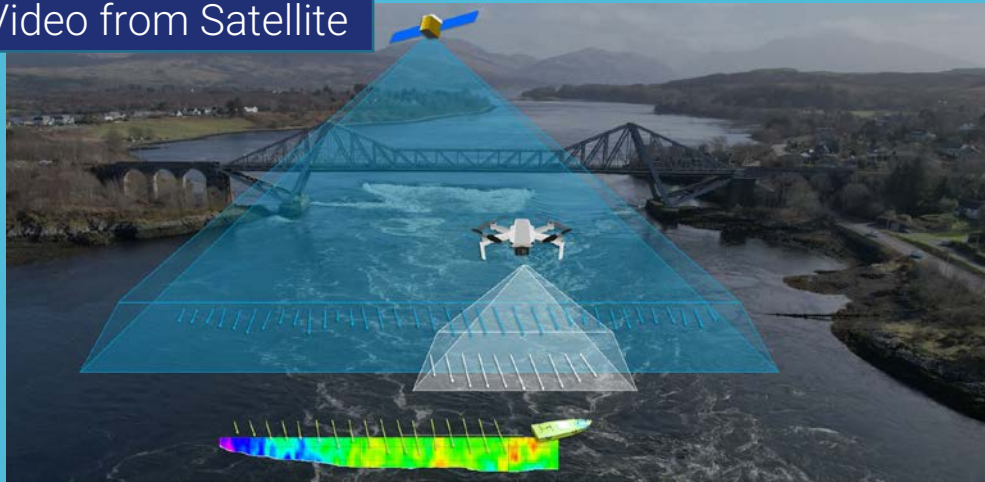

The logo for RSS-Hydro features a stylized circular emblem composed of three overlapping, curved segments in shades of light blue and purple, resembling a wave or a globe.

RSS-Hydro

Innovative Geospatial Services for a Sustainable Future

Our Core Business

Earth Observation projects

Our Research and Education Department (RED) is a Government-accredited private research institute

FluViSat - Fluvial Video from Satellite

FloodSENS – Flood detection under clouds

We work with graduate students, PhD candidates and postdoctoral researchers to inspire new generations, constantly promoting innovation in the fields of Earth Observation and water-related risks