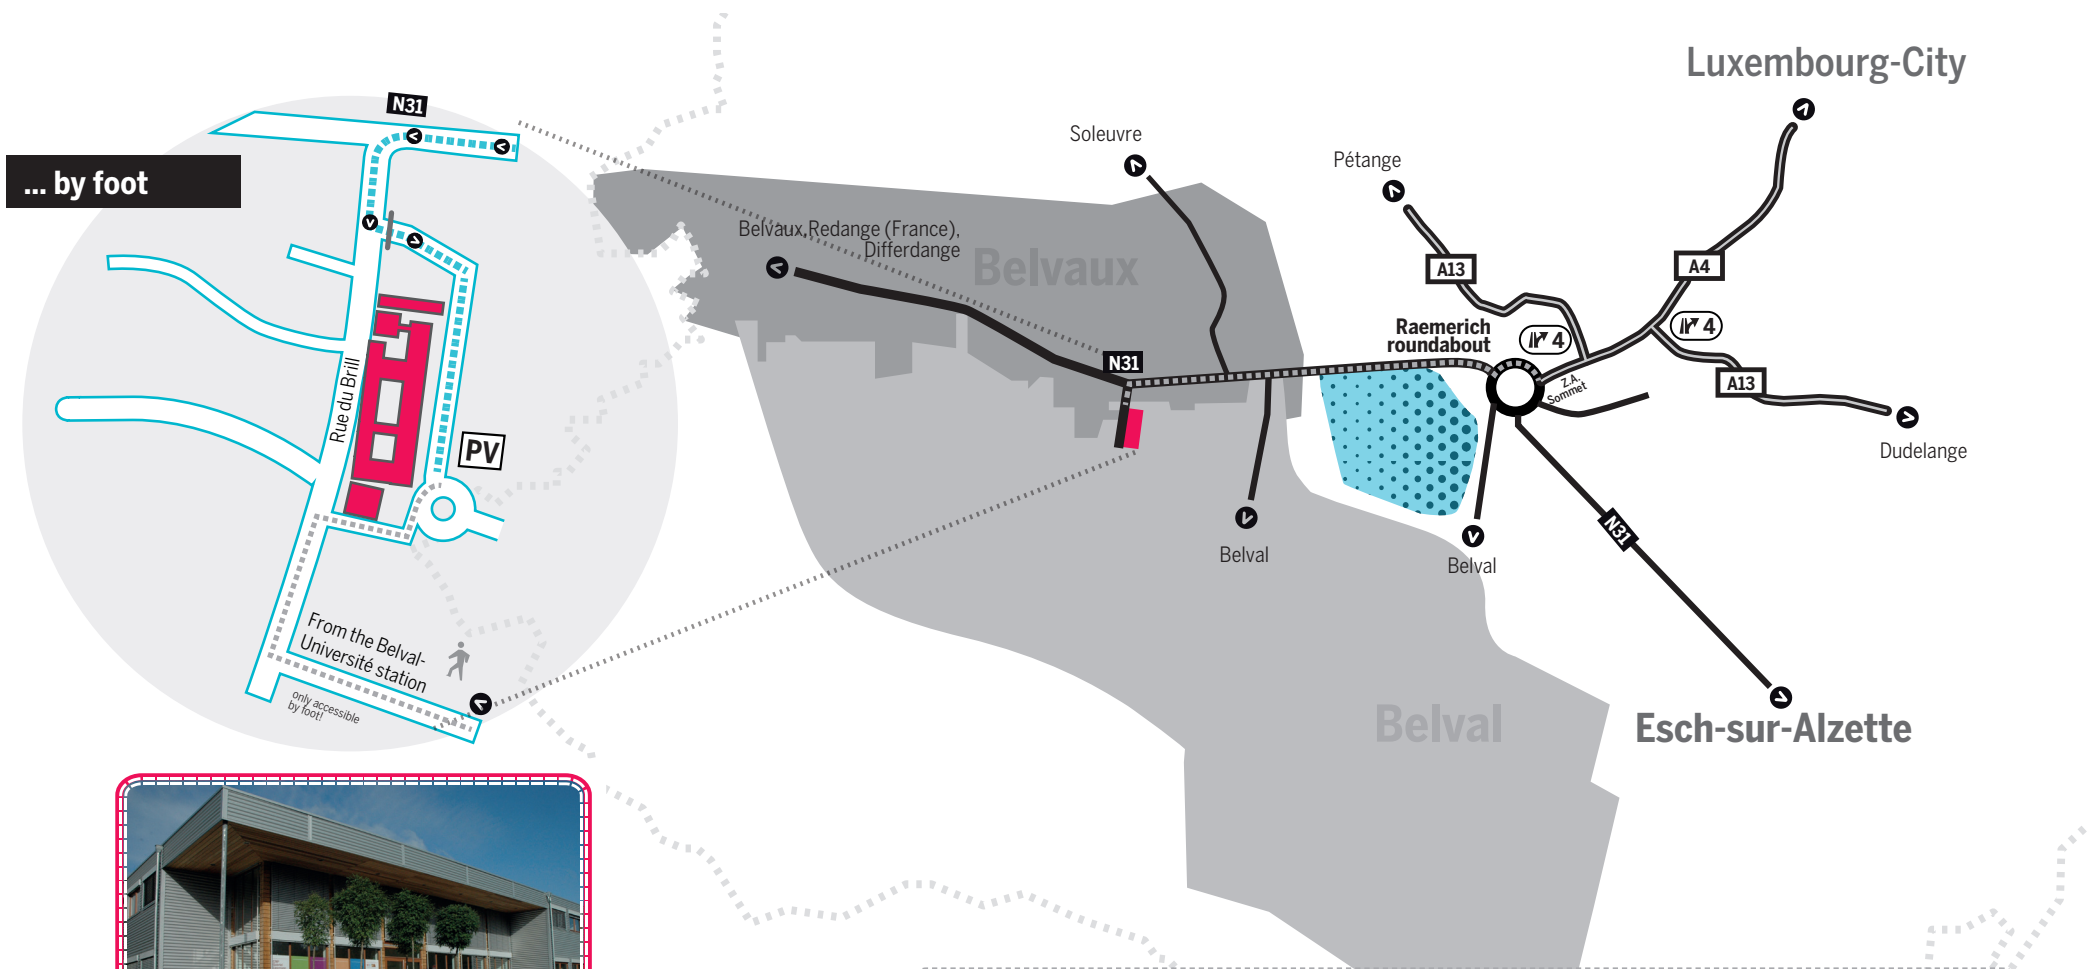

ACCESS MAP | BELVAUX SITE

41, rue du Brill - L-4422 Belvaux
tel. : +352 275 888 - 1 | fax : +352 275 885
GPS : 49° ,50'69.45" / 5° ,94'39.00

... by foot

From the Belval-
Université station
only accessible
by foot!

PV

Visitors parking is in front of the main entrance

Belvaux site is served by train line 60 (Belval-Université station) and by bus routes RGTR 202 and TICE 1&2 (Belvaux-Brill bus stop).