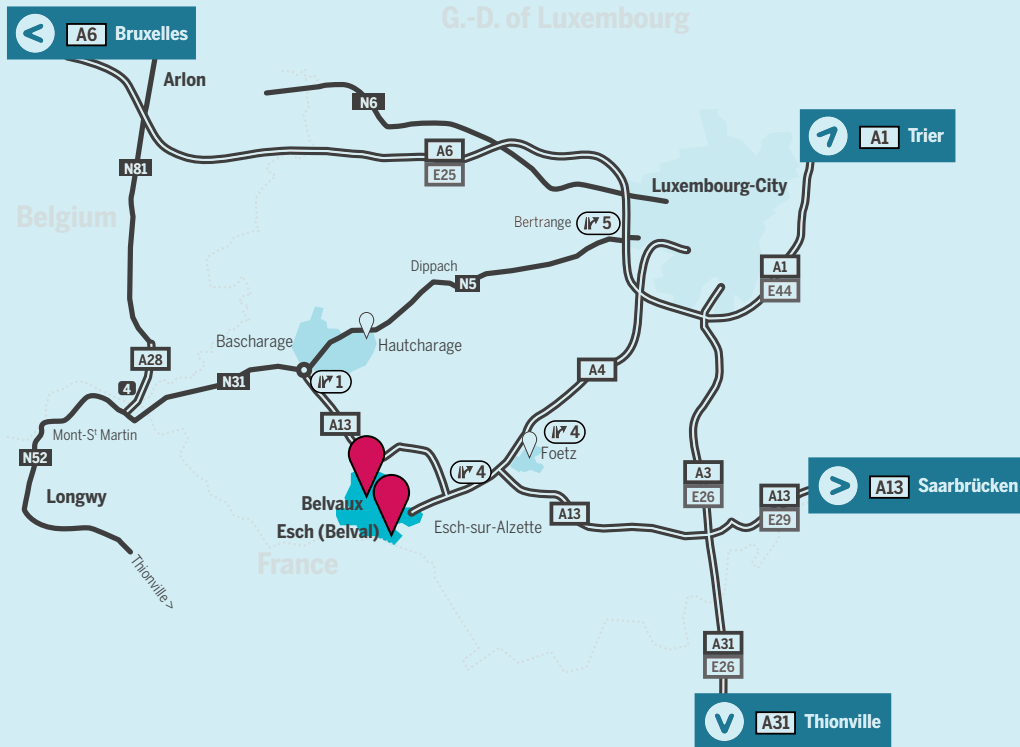

# ACCESS MAP | Maison de l'innovation (Headquarters) at Esch-sur-Alzette (Belval) & Belvaux site

+352 275 888 - 1 | info@list.lu | www.list.lu

**P** Visitors parking (only for LIST Belvaux)  
**🚆** LIST Belvaux and the Maison de l'Innovation are served by **train line 60, "Belval Université Station"** located approximatively 400 m and 1.100 m from LIST