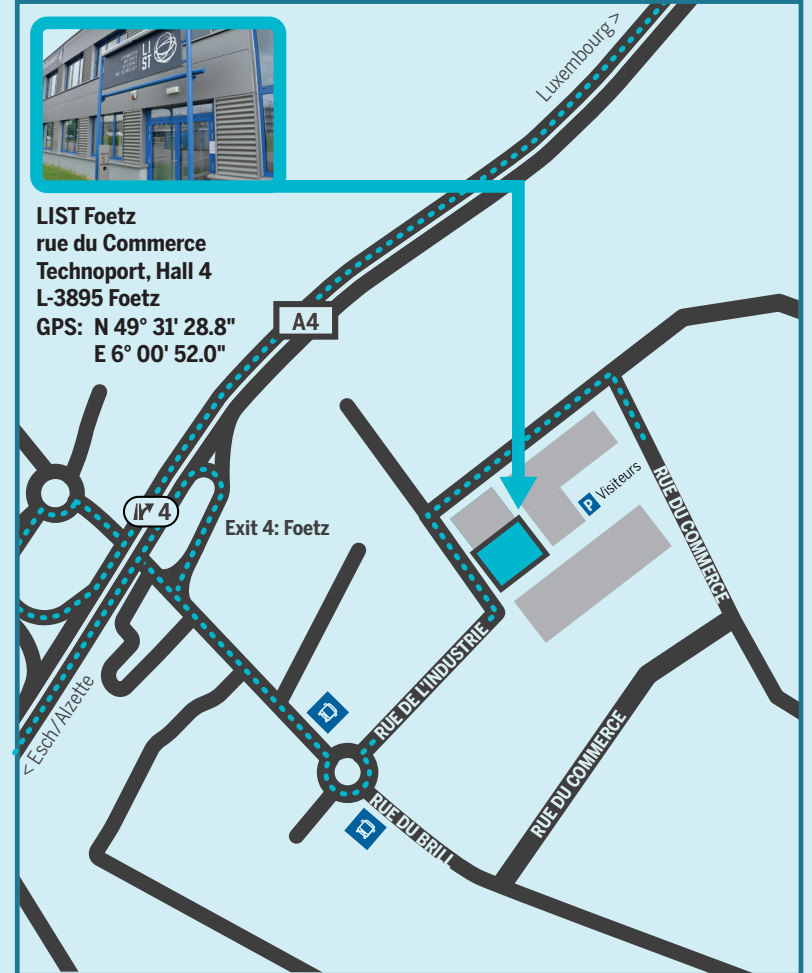

ACCESS MAP | Foetz site (Annex Technoport)

+352 275 888 - 1 | info@list.lu | www.list.lu

LIST Foetz

Visitors parking

 LIST Foetz is served by **bus routes 205, 307, 313, 314** at bus stop **"Foetz Am Butterbrill"** located 800m from LIST