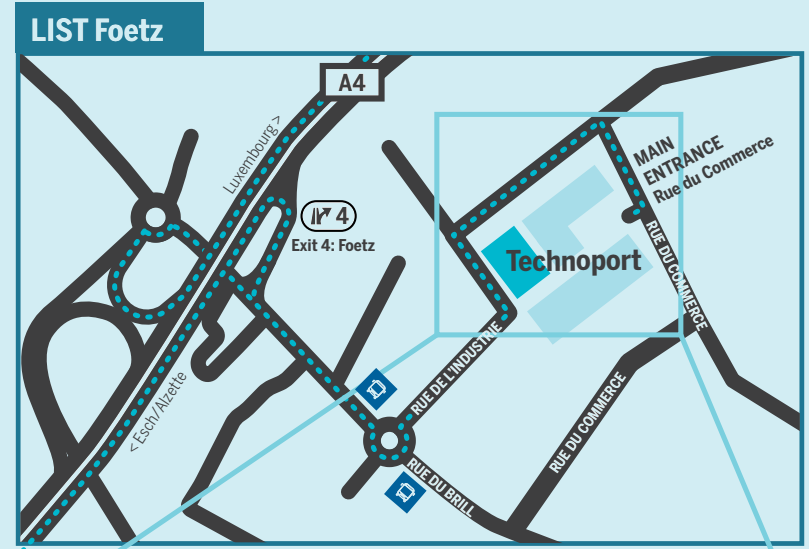

ACCESS MAP | Foetz site (Annex Technoport)

+352 275 888 - 1 | info@list.lu | www.list.lu

P Visitors parking

LIST Foetz is served by **bus routes 205, 307, 313, 314** at bus stop **“Foetz Am Butterbrill”** located 800m from LIST

... the last meters